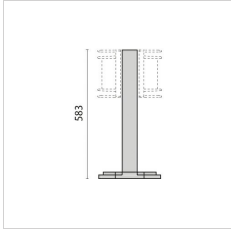

Description

- Wall, ceiling and post mounted luminaire for indoor and outdoor lighting, comprising:
- Die-cast painted aluminium housing and trim
 - Pressed glass diffuser, white painted inside, secured with the ring
 - Reflector and components bracket made of aluminium
 - Foam silicone gasket
 - Stainless steel locking screws

Photometric data

Technical drawings

OPTIONAL ACCESSORIES

NIKKO+21

000402
Wall bracket 21

000406
Post 21 H200

000410
Post 21 H550

000414
Post 21 H800