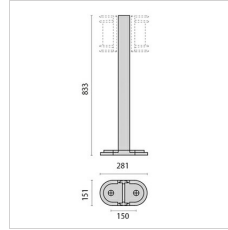

Description

- Wall, ceiling and post mounted luminaire for indoor and outdoor lighting, comprising:
- Die-cast painted aluminium housing and trim
 - Pressed glass diffuser, white painted inside, secured with the ring
 - Reflector and components bracket made of aluminium
 - Foam silicone gasket
 - Stainless steel locking screws

Photometric data

Technical drawings

OPTIONAL ACCESSORIES

NIKKO+21

000402
Wall bracket 21

000406
Post 21 H200

000410
Post 21 H550

000414
Post 21 H800