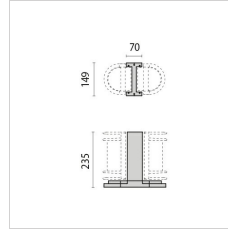

Description

- Wall, ceiling and post mounted luminaire for indoor and outdoor lighting, comprising:
- Die-cast painted aluminium housing and trim
 - Pressed glass diffuser, white painted inside, secured with the ring
 - Reflector and components bracket made of aluminium
 - Foam silicone gasket
 - Stainless steel locking screws

Photometric data

Technical drawings

OPTIONAL ACCESSORIES

NIKKO+21

000402
Wall bracket 21

000406
Post 21 H200

000410
Post 21 H550

000414
Post 21 H800