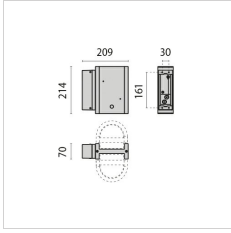

Description

- Wall, ceiling and post mounted luminaire for indoor and outdoor lighting, comprising:
- Die-cast painted aluminium housing and trim
 - Pressed glass diffuser, white painted inside, secured with the ring
 - Reflector and components bracket made of aluminium
 - Foam silicone gasket
 - Stainless steel locking screws

Photometric data

Technical drawings

OPTIONAL ACCESSORIES

NIKKO+21

000402
Wall bracket 21

000406
Post 21 H200

000410
Post 21 H550

000414
Post 21 H800